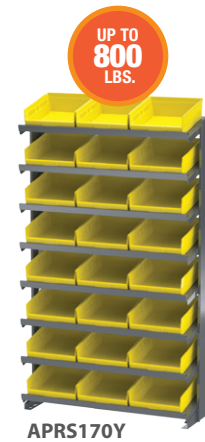

Shelf Bin Steel Shelving Systems		Bin Dimensions (In.)			Shelf Dimensions (In.)			Quantity	
Model No.	Description	L	W	H	D	L	H	# of Bins	Shelves
AS1279110	12" Shelving with 30110 Bins	11%	2¾	4	12	36	79	144	13
AS1279120	12" Shelving with 30120 Bins	11%	4%	4	12	36	79	96	13
AS1279130	12" Shelving with 30130 Bins	11%	6%	4	12	36	79	60	13
AS1279150	12" Shelving with 30150 Bins	11%	8%	4	12	36	79	48	13
AS1279170	12" Shelving with 30170 Bins	11%	11%	4	12	36	79	36	13
AS1879128	18" Shelving with 30128 Bins	17%	4%	4	18	36	79	96	13
AS1879138	18" Shelving with 30138 Bins	17%	6%	4	18	36	79	60	13
AS1879158	18" Shelving with 30158 Bins	17%	8%	4	18	36	79	48	13
AS1879178	18" Shelving with 30178 Bins	17%	11%	4	18	36	79	36	13