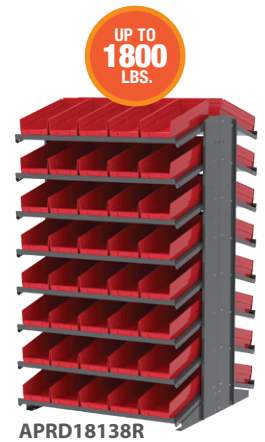

Shelf Bin Pick Rack & Shelving Systems

12" Deep Single-Sided Pick Rack Systems			Bin Dimensions (In.)			Bin Qty.
Model No.	Description	Bin Model No.	L	W	H	
APRS110	Rack with Shelf Bins	30110	11%	2¾	4	96
APRS120	Rack with Shelf Bins	30120	11%	4%	4	64‡
APRS130	Rack with Shelf Bins	30130	11%	6%	4	40‡
APRS150	Rack with Shelf Bins	30150	11%	8%	4	32‡
APRS170	Rack with Shelf Bins	30170	11%	11%	4	24

12" Deep Double-Sided Pick Rack Systems			Bin Dimensions (In.)			Bin Qty.
Model No.	Description	Bin Model No.	L	W	H	
APRD110	Rack with Shelf Bins	30110	11%	2¾	4	192
APRD120	Rack with Shelf Bins	30120	11%	4%	4	128‡
APRD130	Rack with Shelf Bins	30130	11%	6%	4	80‡
APRD150	Rack with Shelf Bins	30150	11%	8%	4	64‡
APRD170	Rack with Shelf Bins	30170	11%	11%	4	48

18" Deep Single-Sided Pick Rack Systems			Bin Dimensions (In.)			Bin Qty.
Model No.	Description	Bin Model No.	L	W	H	
APRS18128	Rack with Shelf Bins	30128	17%	4%	4	72‡
APRS18138	Rack with Shelf Bins	30138	17%	6%	4	48‡
APRS18158	Rack with Shelf Bins	30158	17%	8%	4	36‡
APRS18178	Rack with Shelf Bins	30178	17%	11%	4	24

18" Deep Double-Sided Pick Rack Systems			Bin Dimensions (In.)			Bin Qty.
Model No.	Description	Bin Model No.	L	W	H	
APRD18128	Rack with Shelf Bins	30128	17%	4%	4	132‡
APRD18138	Rack with Shelf Bins	30138	17%	6%	4	84‡
APRD18158	Rack with Shelf Bins	30158	17%	8%	4	72‡
APRD18178	Rack with Shelf Bins	30178	17%	11%	4	48